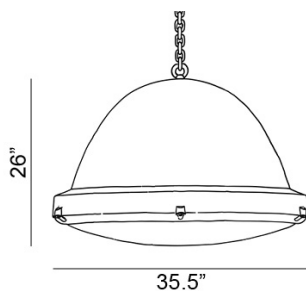

Color

Global
Lighting

hello@globalighting.com | www.globalighting.com