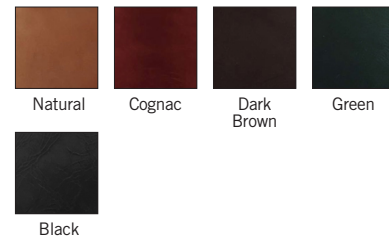

Color

Global
Lighting

hello@globalighting.com | www.globalighting.com