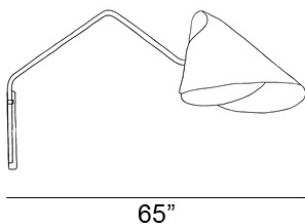

## mrs.Q Wall

Design by: Jacco Maris

65"

Handmade in Holland not only has a nice “ring” to it, it means Jacco Maris’ fixtures exhibit exemplary quality and jaw-dropping style only a lover of experimentation could achieve.