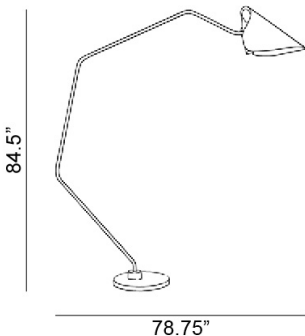

Jacco Maris

mrs.Q Floor

Design by: Jacco Maris

Handmade in Holland not only has a nice “ring” to it, it means Jacco Maris’ fixtures exhibit exemplary quality and jaw-dropping style only a lover of experimentation could achieve.