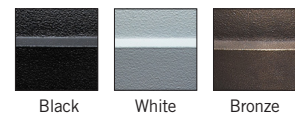

While the Jacco Maris Outsider pendant hangs out and its adjustable version swings side to side, the Insider pendant gets jiggy with it! The pendant’s ingenious suspension system allows it to rock and roll in any direction to show off its luminous interior. The cast aluminum fixture comes in black, a bronze aluminum and white, and don’t be surprised if it winks at you if its kicky eye gyrates in your direction!

Ordering Matrix

Model

IS.01.SU.BL = Black
IS.01.SU.WH = White
IS.01.SU.BR = Bronze

LED

1 x 6.5W LED GU10 / 3000K / 500 Lumens

Color

BL = Black
WH = White
BR = BR

Fixture as shown

IS.01.SU.BL	LED	BL
Insider Pendant	1 x 6.5W	Black

Color

Global
Lighting

hello@globalighting.com | www.globalighting.com