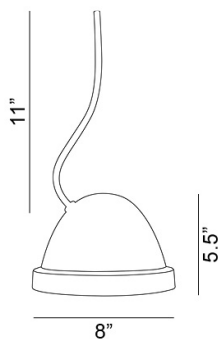

Handmade in Holland not only has a nice “ring” to it, it means Jacco Maris’ fixtures exhibit exemplary quality and jaw-dropping style only a lover of experimentation could achieve.

While the Jacco Maris Outsider pendant hangs out and its adjustable version swings side to side, the Insider pendant gets jiggy with it! The pendant’s ingenious suspension system allows it to rock and roll in any direction to show off its luminous interior. The cast aluminum fixture comes in black, a bronze aluminum and white, and don’t be surprised if it winks at you if its kicky eye gyrates in your direction!

Ordering Matrix

Model

IS.01.SU.BL = Black
IS.01.SU.WH = White
IS.01.SU.BR = Bronze

LED

1 x 6.5W LED GU10 / 3000K / 500 Lumens

Color

BL = Black
WH = White
BR = BR

Fixture as shown

IS.01.SU.BL	LED	BL
Insider Pendant	1 x 6.5W	Black