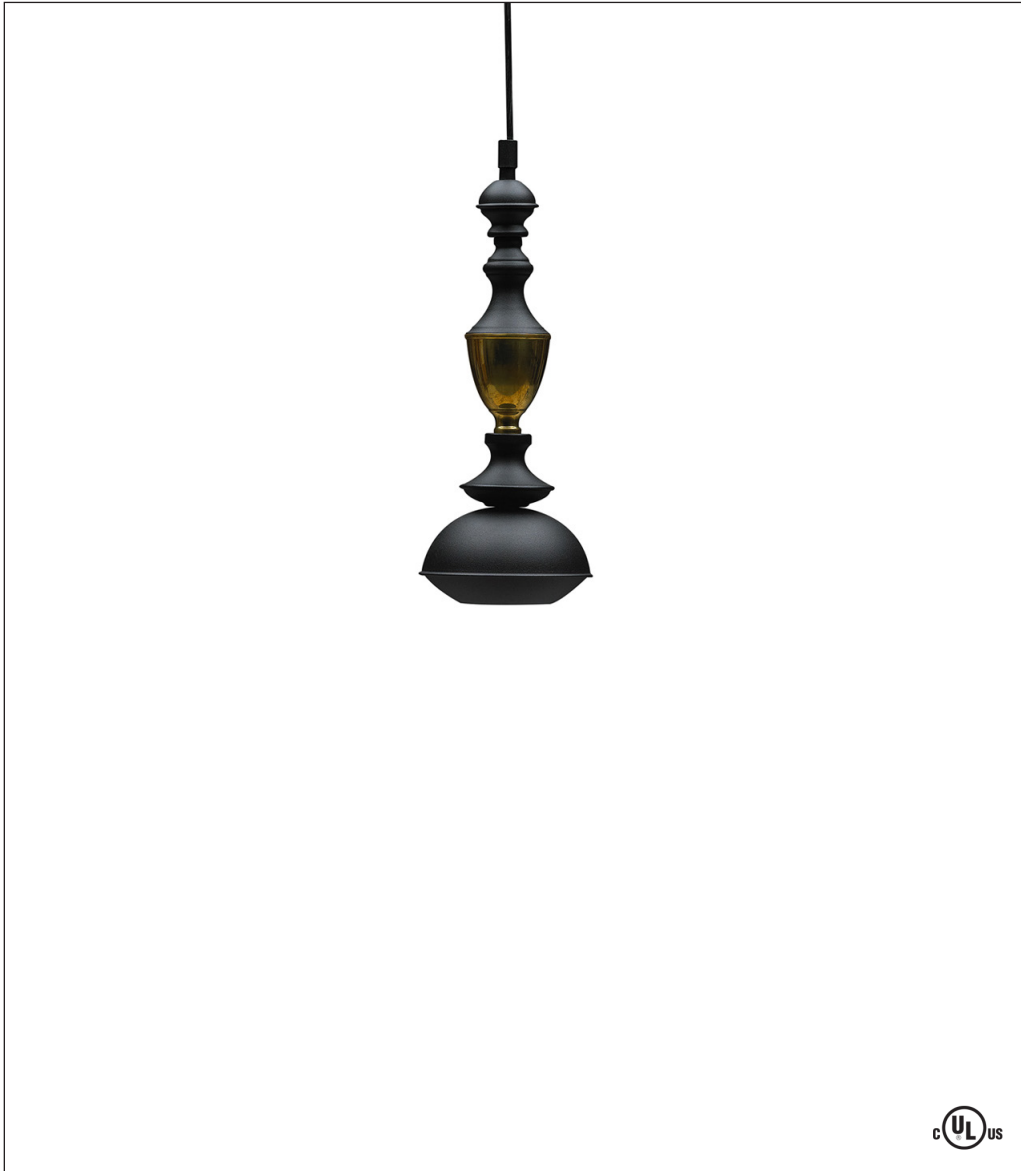

Jacco Maris

Benben Pendant Type 4

Design by: Jacco Maris

When French interior designer Florence Deau featured Jacco Maris' new Benben pendant on her blog FLODEAU, she copped to having an "absolute crush on the finishes, the graceful forms and the beautiful pastel tones." Maris says of his design, which he sees as a stack of five different elements forming a contemporary totem, "The lights create a playful look...the hanging lamp is beautiful on its own or as a group to create a superb art piece." Made of steel, Benben comes in a variety of colors and finishes.

Ordering Matrix

Model

CHROME METAL VERSION:

BB.T4.WH/CH = White/Chrome
 BB.T4.BL/CH = Black/Chrome
 BB.T4.PP/CH = Powder Pink/Chrome
 BB.T4.PB/CH = Powder Blue/Chrome
 BB.T4.MO/CH = Moss/Chrome
 BB.T4.SA/CH = Sand/Chrome

RED COPPER METAL VERSION:

BB.T4.WH/RC = White/Red Copper
 BB.T4.BL/RC = Black/Red Copper
 BB.T4.PP/RC = Powder Pink/Red Copper
 BB.T4.PB/RC = Powder Blue/Red Copper
 BB.T4.MO/RC = Moss/Red Copper
 BB.T4.SA/RC = Sand/Red Copper

YELLOW COPPER METAL VERSION:

BB.T4.WH/YC = White/Yellow Copper
 BB.T4.BL/YC = Black/Yellow Copper
 BB.T4.PP/YC = Powder Pink/Yellow Copper
 BB.T4.PB/YC = Powder Blue/Yellow Copper
 BB.T4.MO/YC = Moss/Yellow Copper
 BB.T4.SA/YC = Sand/Yellow Copper