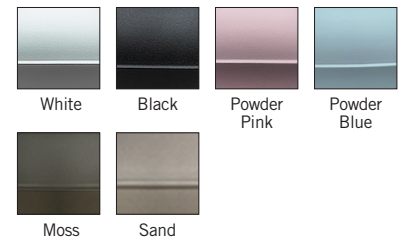

Ordering Matrix

Model

CHROME METAL VERSION:

BB.T4.WH/CH = White/Chrome
 BB.T4.BL/CH = Black/Chrome
 BB.T4.PP/CH = Powder Pink/Chrome
 BB.T4.PB/CH = Powder Blue/Chrome
 BB.T4.MO/CH = Moss/Chrome
 BB.T4.SA/CH = Sand/Chrome

RED COPPER METAL VERSION:

BB.T4.WH/RC = White/Red Copper
 BB.T4.BL/RC = Black/Red Copper
 BB.T4.PP/RC = Powder Pink/Red Copper
 BB.T4.PB/RC = Powder Blue/Red Copper
 BB.T4.MO/RC = Moss/Red Copper
 BB.T4.SA/RC = Sand/Red Copper

YELLOW COPPER METAL VERSION:

BB.T4.WH/YC = White/Yellow Copper
 BB.T4.BL/YC = Black/Yellow Copper
 BB.T4.PP/YC = Powder Pink/Yellow Copper
 BB.T4.PB/YC = Powder Blue/Yellow Copper
 BB.T4.MO/YC = Moss/Yellow Copper
 BB.T4.SA/YC = Sand/Yellow Copper

LED

1 x 6.5W GU10 / 3000K / 500 Lumens

Color

WH = White BL = Black
 PP = Powder Pink PB = Powder Blue
 MO = Moss SA = Sand

Fixture as shown

BB.T4.BL/YC	LED	BL
Benben Pendant Type 4	1 x 6.5W	Black

Color

Global Lighting