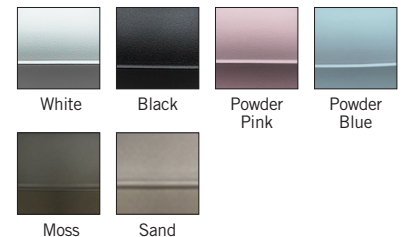

Jacco Maris

Benben Pendant Type 2

When French interior designer Florence Deau featured Jacco Maris' new Benben pendant on her blog FLODEAU, she copped to having an "absolute crush on the finishes, the graceful forms and the beautiful pastel tones." Maris says of his design, which he sees as a stack of five different elements forming a contemporary totem, "The lights create a playful look...the hanging lamp is beautiful on its own or as a group to create a superb art piece." Made of steel, Benben comes in a variety of colors and finishes.

Ordering Matrix

Model

CHROME METAL VERSION:

BB.T2.WH/CH = White/Chrome
BB.T2.BL/CH = Black/Chrome
BB.T2.PP/CH = Powder Pink/Chrome
BB.T2.PB/CH = Powder Blue/Chrome
BB.T2.MO/CH = Moss/Chrome
BB.T2.SA/CH = Sand/Chrome

RED COPPER METAL VERSION:

BB.T2.WH/RC = White/Red Copper
BB.T2.BL/RC = Black/Red Copper
BB.T2.PP/RC = Powder Pink/Red Copper
BB.T2.PB/RC = Powder Blue/Red Copper
BB.T2.MO/RC = Moss/Red Copper
BB.T2.SA/RC = Sand/Red Copper

YELLOW COPPER METAL VERSION:

BB.T2.WH/YC = White/Yellow Copper
BB.T2.BL/YC = Black/Yellow Copper
BB.T2.PP/YC = Powder Pink/Yellow Copper
BB.T2.PB/YC = Powder Blue/Yellow Copper
BB.T2.MO/YC = Moss/Yellow Copper
BB.T2.SA/YC = Sand/Yellow Copper

LED

1 x 6.5W GU10 / 3000K / 500 Lumens

Color

WH = White   BL = Black
PP = Powder Pink   PB = Powder Blue
MO = Moss   SA = Sand

Fixture as shown

BB.T2.WH/CH	LED	WH
Benben Pendant Type 2	1 x 6.5W	White

Color

Design by: Jacco Maris

Global
Lighting

hello@globalighting.com | www.globalighting.com