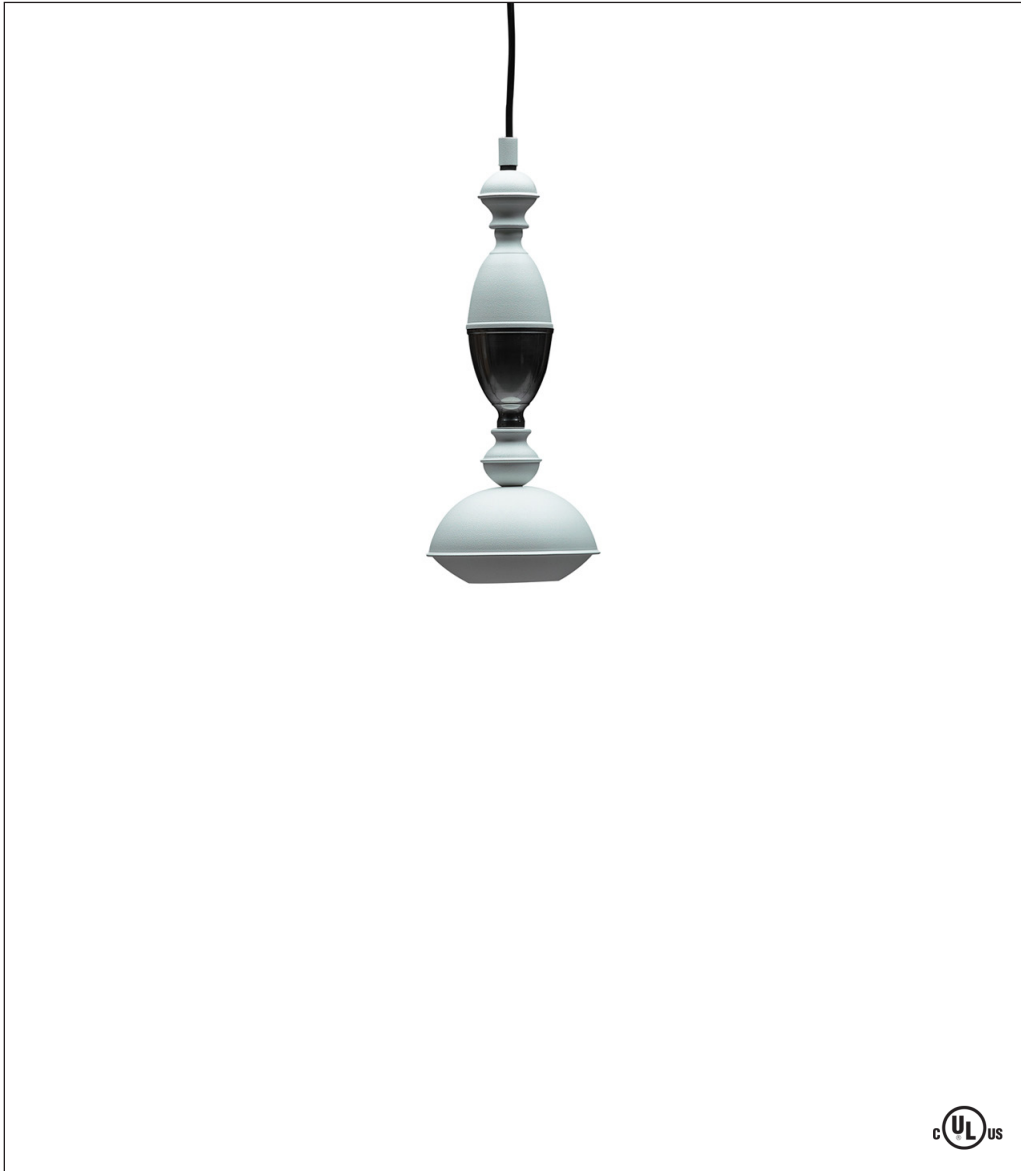

# Jacco Maris

## Benben Pendant Type 2

When French interior designer Florence Deau featured Jacco Maris' new Benben pendant on her blog FLODEAU, she copped to having an "absolute crush on the finishes, the graceful forms and the beautiful pastel tones." Maris says of his design, which he sees as a stack of five different elements forming a contemporary totem, "The lights create a playful look...the hanging lamp is beautiful on its own or as a group to create a superb art piece." Made of steel, Benben comes in a variety of colors and finishes.