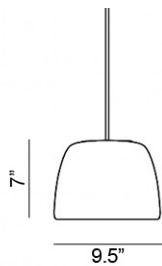

Hind Rabii

ICE 24 Pendant

Design by: Hind Rabii

The acronym ICE is Belgian for praline. Springing from the mind of Hind Rabii, the ICE 24 pendant is a paradoxical bonbon of a fixture given its contemporary lines achieved in metal in a variety of exterior and interior shade colors. The dynamic shell brims with excitement when its light bursts forth. The ICE 24 can be ordered with a black exterior with either a copper or carbon interior, with a white exterior with either a copper or carbon interior, with a mint exterior that has a copper interior, and with a bright blue exterior that has a carbon interior. The ICE is available in a number of different configurations.

Ordering Matrix

Model

ICE24ICN20 = Black/Copper
ICE24ICN20K = White/Copper
ICE24ICN20C = White/Carbon
ICE24ICV20C = Green/Copper
ICE24ICN20AB = Blue/Carbon

LED

1 x 3W G9

Color

BLK/COP = Black Copper
WHT/COP = White Copper
WHT/CRB = White Carbon
GRN/COP = Green Copper
BLU/CRB = Blue Carbon