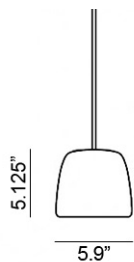

Hind Rabii

ICE 15 Pendant

The acronym ICE is Belgian for praline. Springing from the mind of Hind Rabii, the ICE 15 pendant is a paradoxical bonbon of a fixture given its contemporary lines achieved in metal in a variety of exterior and interior shade colors. The dynamic shell brims with excitement when its light bursts forth. The ICE 15 can be ordered with a black exterior with either a copper or carbon interior, with a white exterior with either a copper or carbon interior, with a mint exterior that has a copper interior, and with a bright blue exterior that has a carbon interior.

Ordering Matrix

Model

ICE15ICN10 = Black/Copper
ICE15ICN10K = White/Copper
ICE15ICN10C = White/Carbon
ICE15ICN10B = Green/Copper
ICE15ICN10AB = Blue/Carbon

LED

1 x 3W G9

Color

BLK/COP = Black Copper
WHT/COP = White Copper
WHT/CRB = White Carbon
GRN/COP = Green Copper
BLU/CRB = Blue Carbon

Fixture as shown

ICE15ICN10K	LED	WHT
ICE 15 Pendant	1 x 3W	White

Color

Blue Carbon

Design by: Hind Rabii

Global
Lighting

hello@globalighting.com | www.globalighting.com