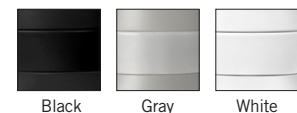

Shade

Black

Gray

White

Dimensions

Height 12" x Width 7.25"

Global
Lighting

hello@globalighting.com | www.globalighting.com