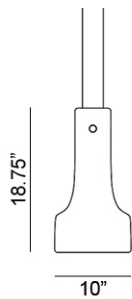

Hind Rabii

Fico 3 Pendant

Design by: Chiamonte Marin Studio

Designed by Chiamonte Marin Studio for Hind Rabii, the Fico celebrates the fig, as its name in Italian indicates. Rather than concealing succulent pulp, the elongated ceramic shades channel the fixture's illumination. The Fico is available in three bell-like shapes, the Fico 3 pendant swelling to culminate in a band at the bottom. Each shape comes in white, black and sand-colored ceramic. Rather than hanging by a cord, the clever Fico pendants are hung on straps of handsewn leather, fixed in place by a galvanized pin. The effect is meant to give the impression that each pendant is a piece of fruit dangling from a tree.

Ordering Matrix

Model

FIC03W = White
FIC03B = Black
FIC03M = Mastic

LED

1 x 4.5W E26, A19

Color

WHT = White
BLK = Black
MAS = Mastic

Fixture as shown