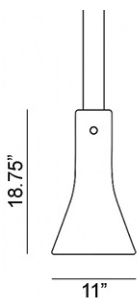

Design by: Chiamonte Marin Studio