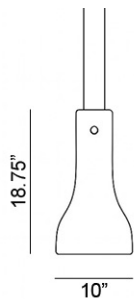

Design by: Chiamonte Marin Studio