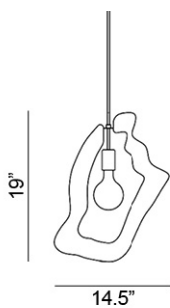

Hind Rabii

Esprit YA-YA 3 Pendant

Design by: Hind Rabii

Hind Rabii, who designed this family of fixtures, describes YA-YA as the center, the heart of a place. The fascinating contours of the Esprit YA-YA 3 pendant surrounds the heart of its light-source to create a whimsical profile. The spirit of this playful design imitates a keyhole through which light is spied, one through which illumination is sculpted and the reflection of light strikes undulant metal. The Esprit YA-YA comes in other subtly different organic shapes, each configuration available in glossy gold, glossy black and matte white finishes.

Ordering Matrix

Model

ESP 347 = Black
ESP 345 = Gold
ESP 346 = White

LED

1 x 4.5W E26, A19

Color

BLK = Black
GLD = Gold
WHT = White

Fixture as shown