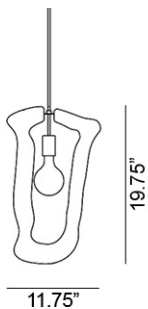

Design by: Hind Rabii