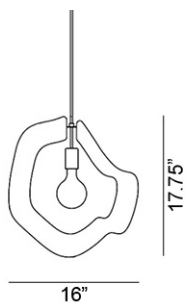

Design by: Hind Rabii