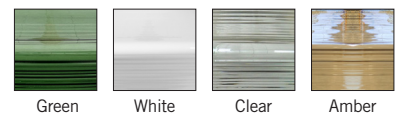

Color

Global
Lighting

hello@globalighting.com | www.globalighting.com