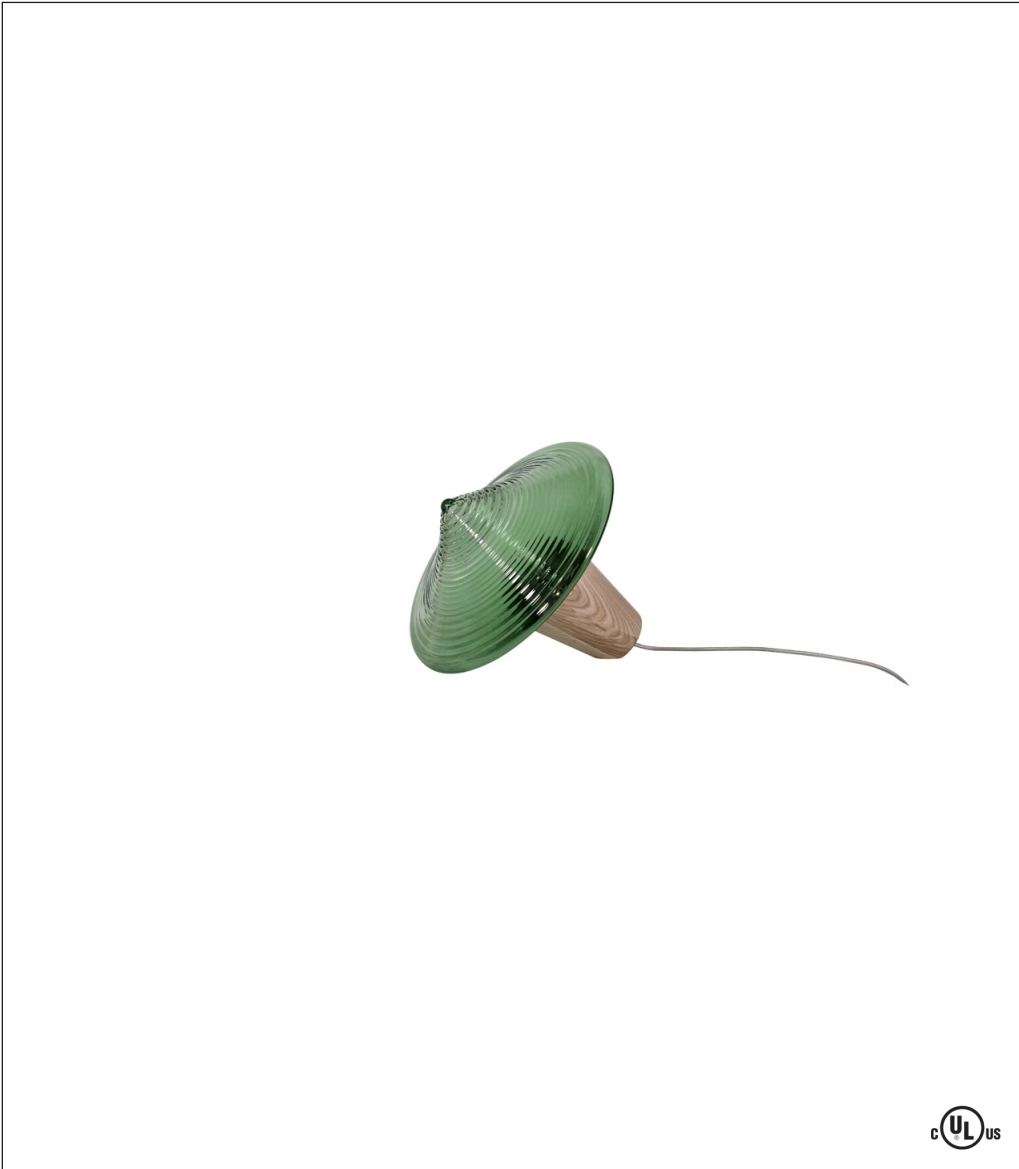

# Hind Rabii

## Disca Table

Design by: Alberto Nason

Mimicking the shape of a far-off star, the Disca T table lamp is a shining apparition that brings celestial beauty into a space. Designed by Alberto Nason, the Disca table lamp is available with green, milky white, clear or amber lava glass shades that balance on a wood base like a spinning top that is frozen in motion. The quality of the glass is exceptional, the linear striations lending these fixtures added texture and personality, which is challenging to achieve with glass. We also offer the Disca in small and large pendants.

#### Model

DSC T10 = Green  
DSC T20 = White  
DSC T40 = Clear  
DSC T50 = Amber