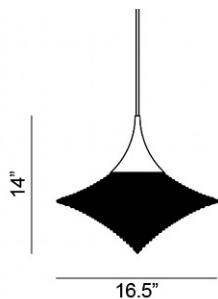

Hind Rabii

Disca Small Pendant

Design by: Alberto Nason

Mimicking the shape of a far-off star, the Disca Small Pendant is a shining apparition that brings celestial beauty into a space. Designed by Alberto Nason, the Disca pendants are available with green, milky white, clear or amber lava glass shades that hang from a perfectly fitted brushed gold metal piece matching the canopy. The quality of the glass is exceptional, the linear striations lending these fixtures added texture and personality, which is challenging to achieve with glass. We also offer the Disca in a table lamp.

Ordering Matrix

Model

DSC H10 = Green
DSC H20 = White
DSC H40 = Clear
DSC H50 = Amber

LED

1 x 4.5W E26, A19

Color

GRN = Green
WHT = White
CLR = Clear
AMB = Amber

Fixture as shown