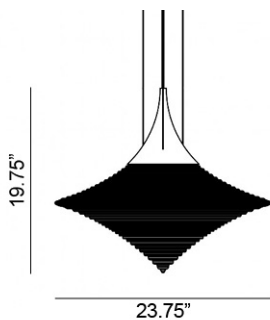

Hind Rabbii

Disca Large Pendant

Design by: Alberto Nason

Mimicking the shape of a far-off star, the Disca Large Pendant is a shining apparition that brings celestial beauty into a space. Designed by Alberto Nason, the Disca pendants are available with green, milky white or clear lava glass shades that hang from a perfectly fitted brushed gold metal piece matching the canopy. The quality of the glass is exceptional, the linear striations lending these fixtures added texture and personality, which is challenging to achieve with glass. We also offer the Disca in a table lamp.

Ordering Matrix

Model

DSC W10 = Green
DSC W20 = White
DSC W40 = Clear

LED

1 x 4.5W E26, A19

Color

GRN = Green
WHT = White
CLR = Clear

Fixture as shown