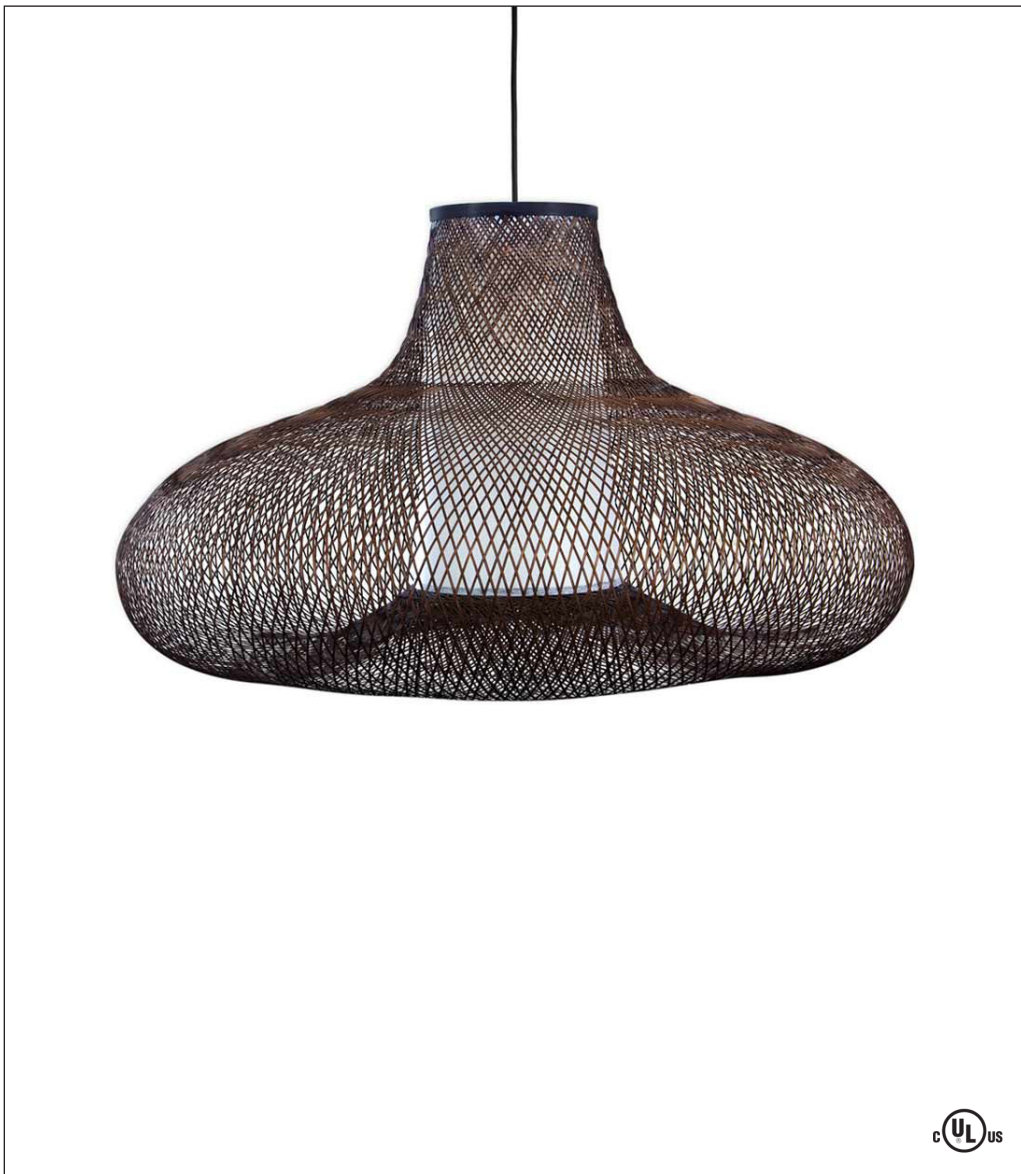

## May Large Pendant

Design by: Ay Lin Heinen & Nelson Sepulveda

You'll wish you may, you'll wish you might have the wish you wished tonight, particularly if your desire is to switch on the May small pendant by Ay Illuminate gleaming like a star overhead. The fixture with its oblong braided bamboo shade fitted with a diffuser, will bring a dreamy quality to any space whether a natural or a brown finish is chosen.

#### LED

1 x 4.5W E26, Globe