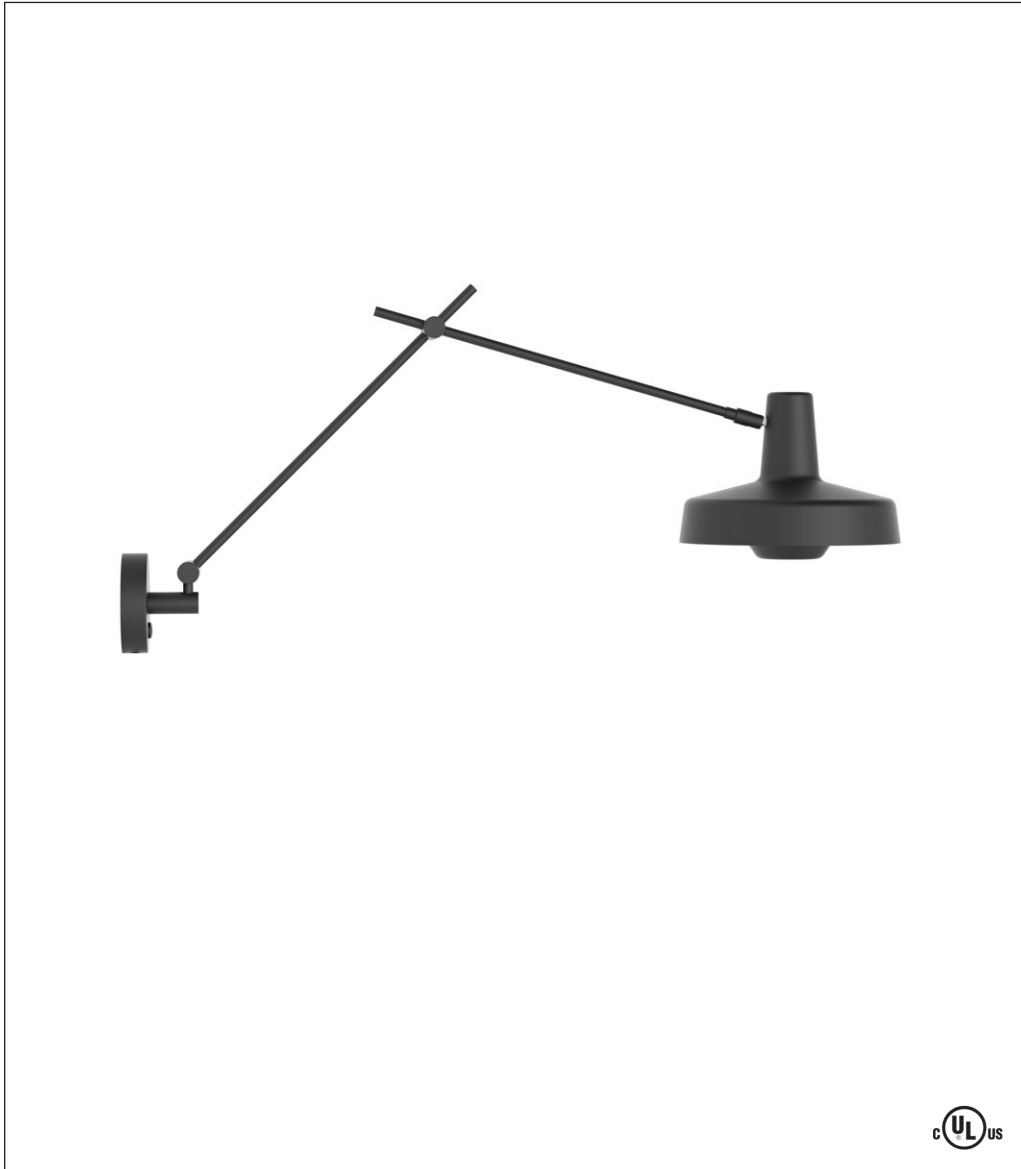

Grupa

Arigato Wall

The Arigato family of fixtures has appreciation built into its very DNA given its name means thank you in Japanese. According to its design team, Tihana Taraba, Ivana Pavic and Filip Despot of Grupa Products, this was intentional, as they meant for the simple design to express a humble gesture of gratitude through its minimalist profile. But the trio took anything but an unassertive tack when designing them, as the patented joinery on each fixture has gone through such a rigorous process it simply won't wear out, as is often the case with the joints on mere mortal task-lights. The Arigato wall light is available in black and white.

Shade

BLK = Black

WHT = White

Fixture as shown

AR-W-B

Arigato
Wall

LED

1 x 9.5W

BLK

Black

Shade

Black

White

Design by: Filip Despot, Ivana Pavic & Tihana Taraba

Dimensions

Base: 4"

Base Arm: 13.75"

Shade Arm: 13.75"

Shade Width: 9"

Global
Lighting

hello@globalighting.com | www.globalighting.com