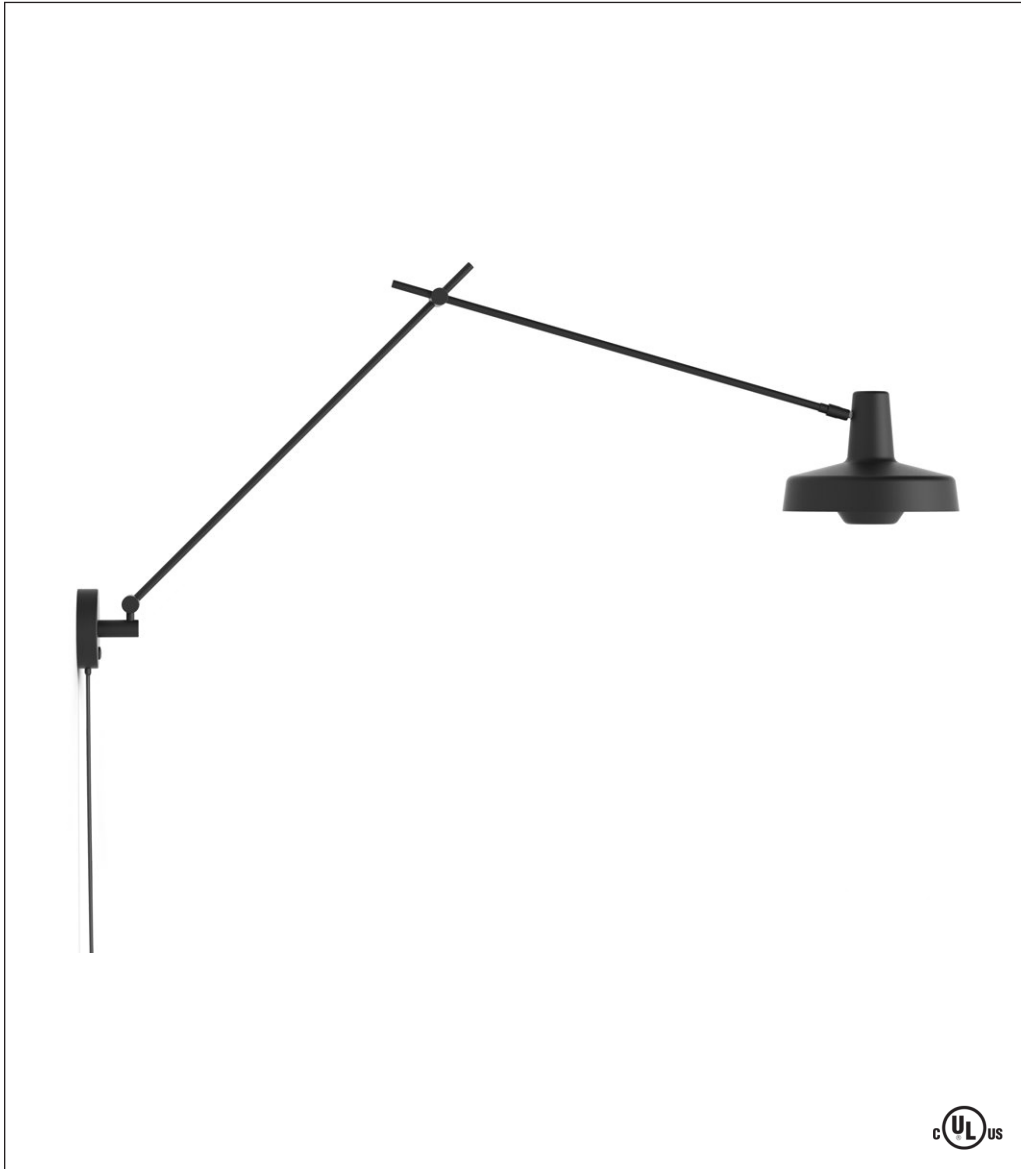

Grupa

Arigato Wall Long with Cable

Design by: Filip Despot, Ivana Pavic & Tihana Taraba

The Arigato family of fixtures has appreciation built into its very DNA given its name means thank you in Japanese. According to its design team, Tihana Taraba, Ivana Pavic and Filip Despot of Grupa Products, this was intentional, as they meant for the simple design to express a humble gesture of gratitude through its minimalist profile. But the trio took anything but an unassertive tack when designing them, as the patented joinery on each fixture has gone through such a rigorous process it simply won't wear out, as is often the case with the joints on mere mortal task-lights. The Arigato Long wall with cable light is available in black and white.

Shade

BLK = Black

WHT = White

Fixture as shown

AR-W-L-CBL-B

LED

BLK

Arigato
Wall Long
with Cable

1 x 9.5W

Black

Shade

Black

White

Dimensions

Base: 3.25"

Base Arm: 21.5"

Shade Arm: 21.5"

Shade Width: 9"

Global
Lighting

hello@globalighting.com | www.globalighting.com