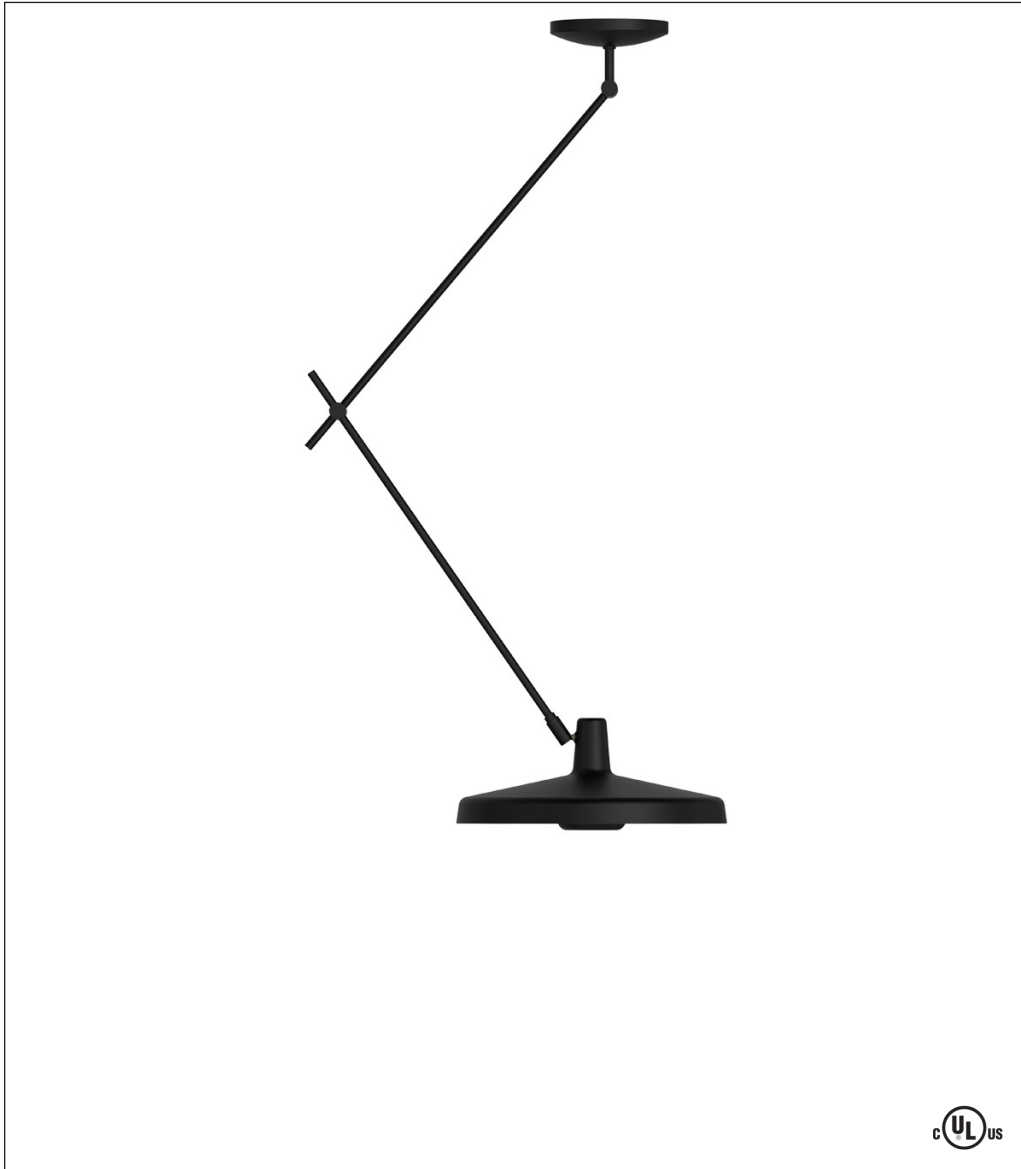

## Arigato Ceiling 45

Design by: Filip Despot, Ivana Pavic & Tihana Taraba

Tihana Taraba, Ivana Pavic and Filip Despot of Grupa Products designed the Arigato Ceiling 45 Light with its sophisticated arrangement of minimalist shapes. Extending from a nimble ceiling mount, the two stems of the black swing-arm ceiling fixture create a crosshatch where they meet. Whereas many designers would have fastened the shade to the stem where the tall center cone meets the flatter disc, this talented design team chose to affix it near the shade's apex so that it reads to the eye as if it is floating. This version of the Arigato is a perfect choice for those looking for the least intrusive shapes possible for lighting solutions. This fixture is available in black and white.

### Dimensions

Base: 7.75"  
Base Arm: 2.75"  
Middle Arm: 27.5"  
Shade Arm: 26.25"  
Shade Width: 17.75"

Global  
Lighting

hello@globalighting.com | www.globalighting.com