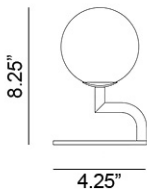

Global
Lighting

hello@globalighting.com | www.globalighting.com