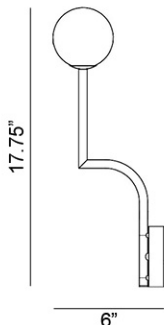

Global Lighting

hello@globalighting.com | www.globalighting.com