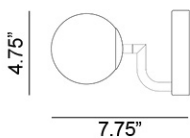

Global
Lighting

hello@globalighting.com | www.globalighting.com