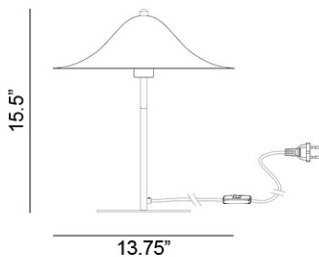

**Global
Lighting**

hello@globalighting.com | www.globalighting.com