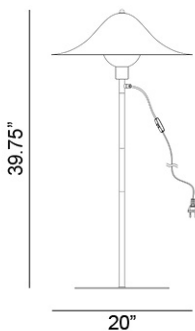

**Global
Lighting**

hello@globalighting.com | www.globalighting.com