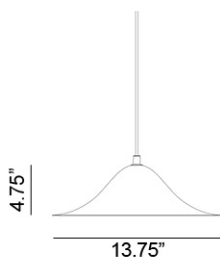

805115

Hans 35 Pendant

LED	MAT BLK
1 x 3W	Matte Black

Color

Matte Black

Design by: Monika Mulder

Global
Lighting

hello@globalighting.com | www.globalighting.com