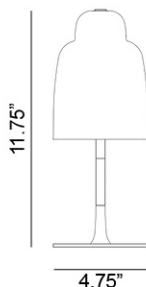

Global Lighting

hello@globalighting.com | www.globalighting.com