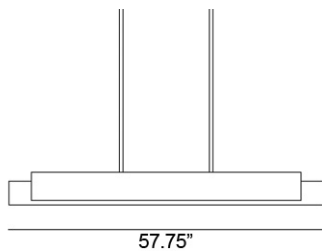

DA Editions

Mercer Pendant

Design by: David Abad

Inspired by the namesake street in New York City, David Abad's Mercer Pendant is designed around a rectangular block of gleaming granite. Marbled markings on the surface of the stone further evoke the iconic cobblestone road. Contemporary materials—like brushed brass—partially bisect the granite slab. The result is not just an artful juxtaposition, but a metaphor for the way this pendant lights a room: enveloping its surroundings in a warm glow.