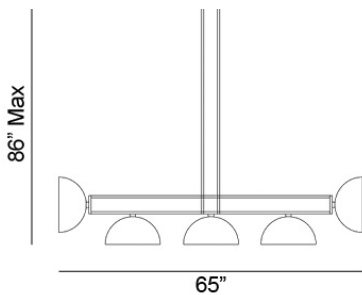

Global
Lighting

hello@globalighting.com | www.globalighting.com