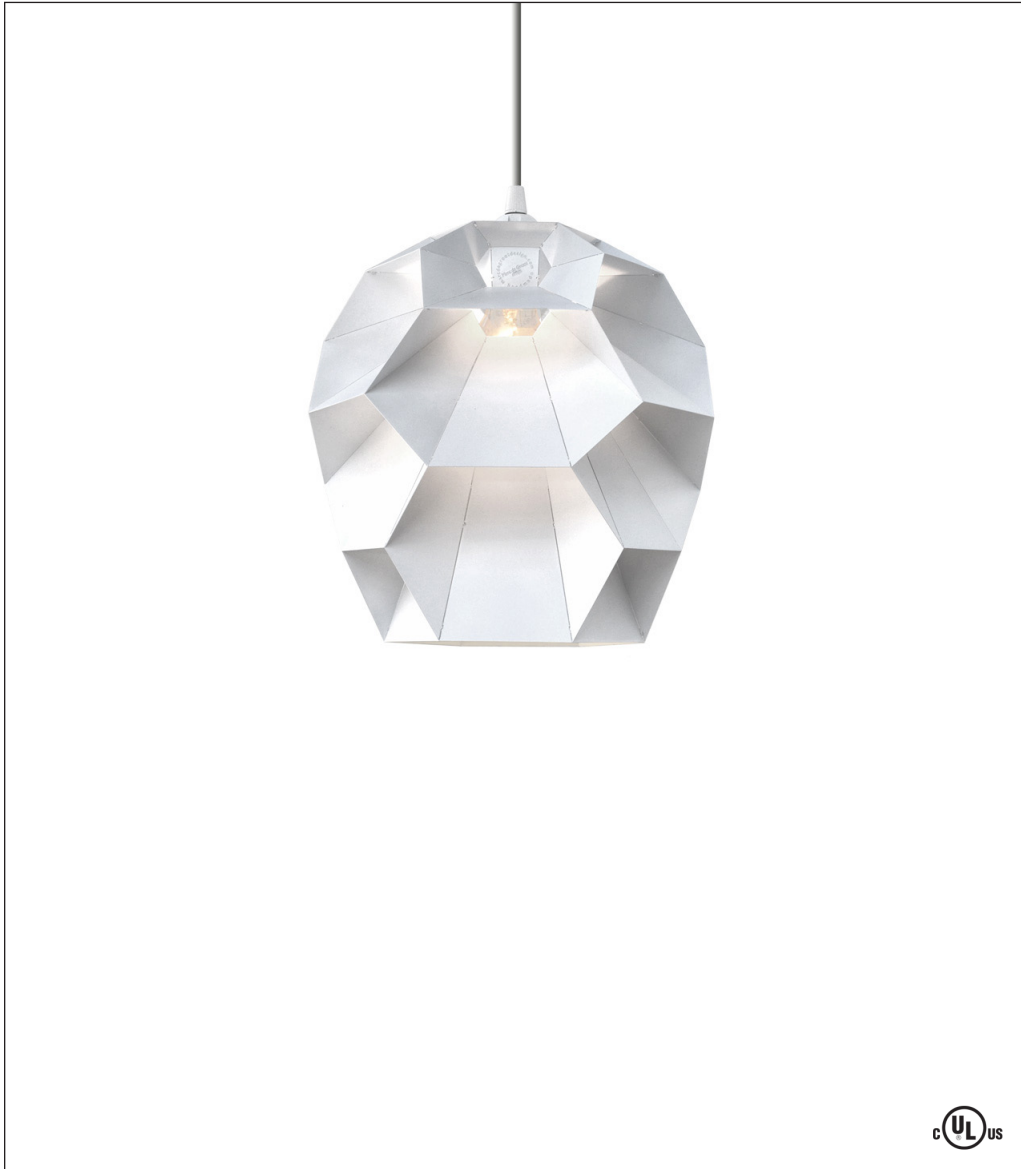

By Marc de Groot

Beehive 50 Pendant

The Beehive 50 Pendant by Marc de Groot has a powerful honeycomb shape. Many of the creations this manufacturer produces could be considered metal origami. However, the machining process the team employs to create these light fixtures give them much more muscle than their paper counterparts. This pendant with its facets that project light in varied directions is made of aluminum. Finish options include aluminum, brass, and powder-coated white. We offer the Beehive, which won a Netherlands' Design District award, in a number of sizes, the 50 large enough to make a statement in monumental volumes.

Ordering Matrix

Model

BEEHIVE.50.AL = Silver
BEEHIVE.50.BR = Brass
BEEHIVE.50.WH = White

Standard Cord Length: 6 Feet
Cord Color: Black or White (with matching color canopy)

LED

1 x 11W A19 / 2700K / 1100 Lumens

Finish

AL = Aluminum
BR = Brass
WH = White

Fixture as shown

BEEHIVE.50.WH

Beehive 50 Pendant

LED

1 x 11W

WH

White

Finish

Aluminum

Brass

White

Design by: Marc de Groot

**Global
Lighting**

hello@globalighting.com | www.globalighting.com