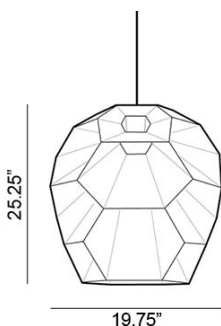

**Global
Lighting**

hello@globalighting.com | www.globalighting.com