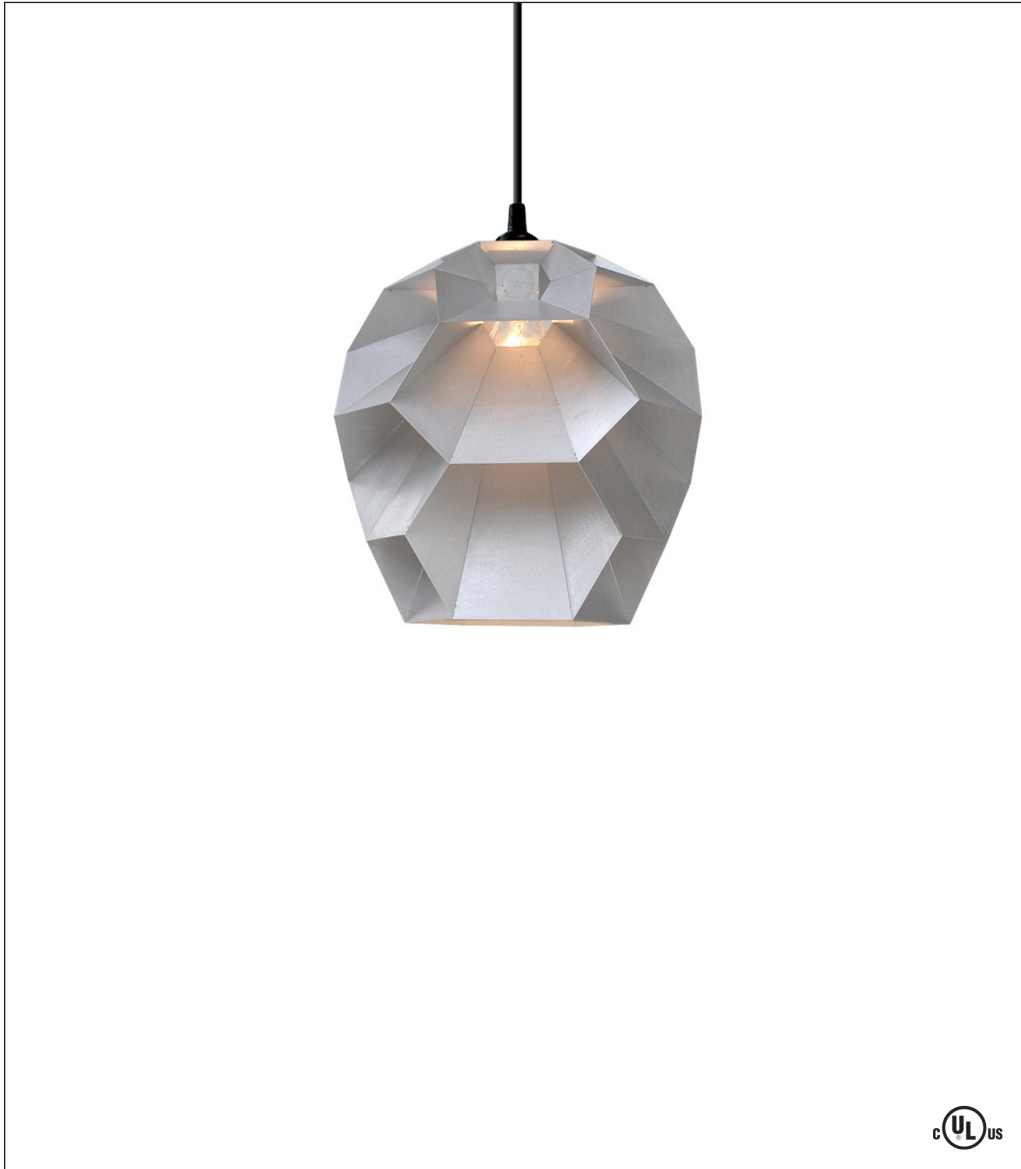

By Marc de Groot

Beehive 40 Pendant

The Beehive 40 Pendant by Marc de Groot has a powerful honeycomb shape. Many of the creations this manufacturer produces could be considered metal origami. However, the machining process the team employs to create these light fixtures give them much more muscle than their paper counterparts. This pendant with its facets that project light in varied directions is made of aluminum. Finish options include aluminum, brass, and powder-coated white. We offer the Beehive, which won a Netherlands' Design District award, in a number of sizes, the 40 large enough to make a statement in monumental volumes.

Ordering Matrix

Model

BEEHIVE.40.AL = Silver
BEEHIVE.40.BR = Brass
BEEHIVE.40.WH = White

Standard Cord Length: 6 Feet
Cord Color: Black or White (with matching color canopy)

LED

1 x 11W A19 / 2700K / 1100 Lumens

Finish

AL = Aluminum
BR = Brass
WH = White

Fixture as shown

BEEHIVE.40.AL

Beehive 40 Pendant

LED

1 x 11W

AL