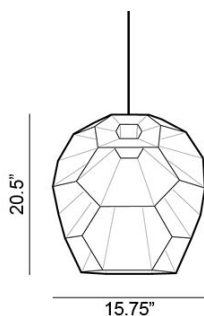

Global
Lighting

hello@globalighting.com | www.globalighting.com