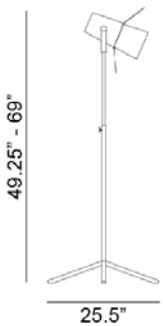

WHT = White
BLK = Black

Fixture as shown

7649106	LED	WHT
Foto Floor	1 x 10W	White

Finishes

Design by: Thomas Bernstrand & Mattias Ståhlbom

POWERED BY
GlobalLighting