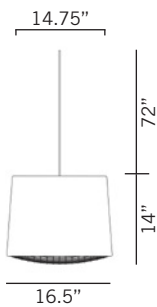

POWERED BY
GlobalLighting

Global Lighting

545 Franklin Avenue, Mount Vernon, NY 10550

ph: 914.591.4095

fx: 914.591.3796

hello@globallighting.com

www.globallighting.com