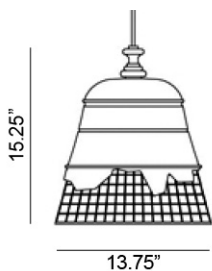

POWERED BY
GlobalLighting

KARMAN

Global Lighting

545 Franklin Avenue, Mount Vernon, NY 10550

ph: 914.591.4095

fx: 914.591.3796

hello@globallighting.com

www.globallighting.com