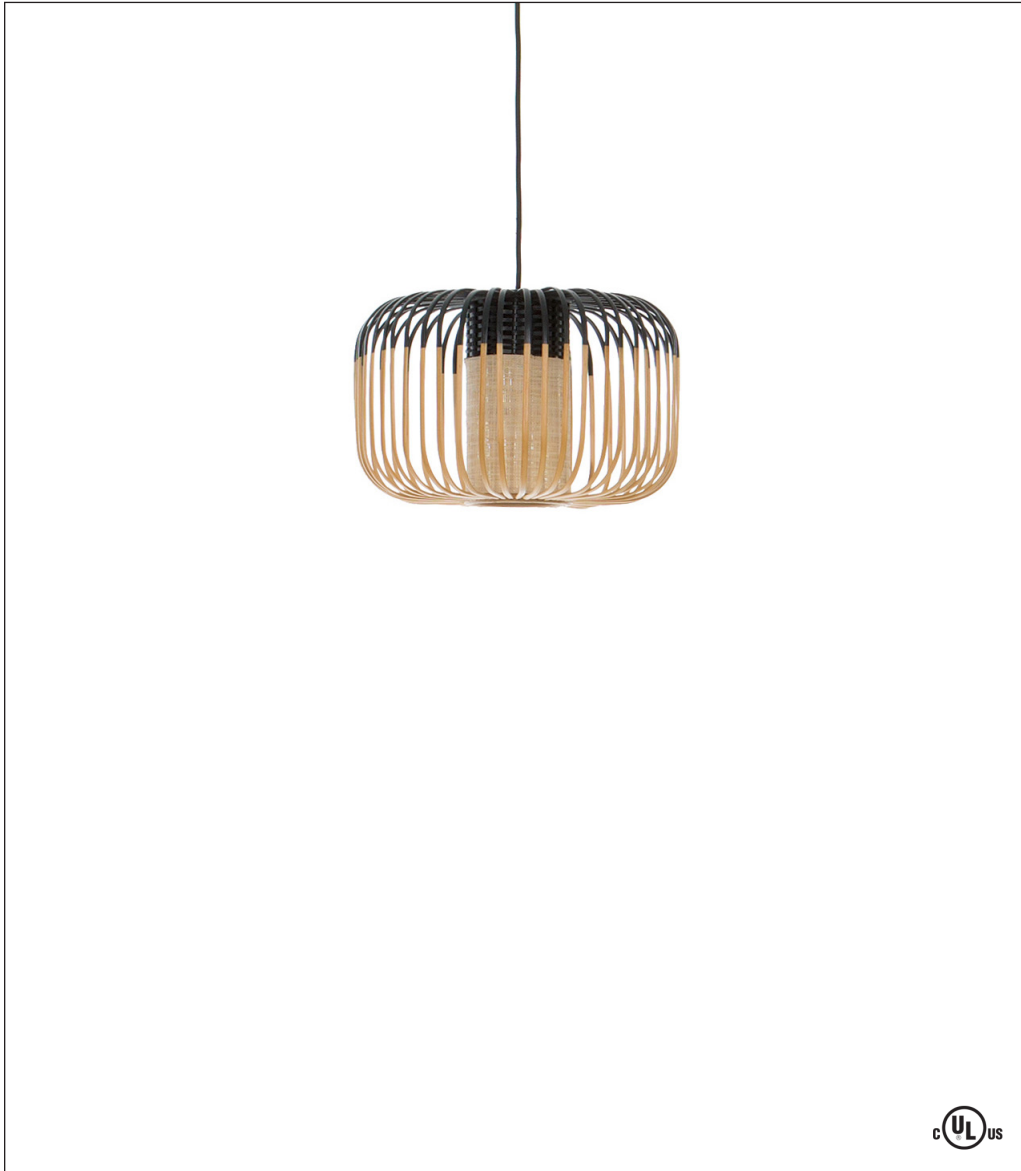

Forestier

Bamboo X-Small Pendant

Design by: Arik Levy

The Bamboo X-Small pendant, designed by Arik Levy for Forestier, brings the festive feel of a picnic indoors with its natural lantern-like appeal. Surrounding its woven diffuser is a striated shade that creates textural shadows, not unlike tree limbs whose imprints are reflected along the ground as light captures their doppelgängers. The shade is capped in flourishes of black, green, red or white and is available in a small, medium and large size, as well.

Ordering Matrix

Model

20113 = Black
20114 = Green
20115 = Red
21099 = White

LED

1 x 4.5W E26, A19, 2700K
*GU24 base available upon request.

Color

BLK = Black
RED = Red
GRN = Green
WHT = White

Fixture as shown

20113	LED	BLK
Bamboo X-Small Pendant	1 x 4.5	Black

Color

Black Green Red White

Dimensions

Height 7.75" x Width 10.75"

GlobalLighting

hello@globalighting.com | www.globalighting.com