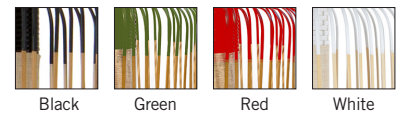

Forestier

Bamboo X-Small Pendant

Design by: Arik Levy

The Bamboo X-Small pendant, designed by Arik Levy for Forestier, brings the festive feel of a picnic indoors with its natural lantern-like appeal. Surrounding its woven diffuser is a striated shade that creates textural shadows, not unlike tree limbs whose imprints are reflected along the ground as light captures their doppelgängers. The shade is capped in flourishes of black, green, red or white and is available in a small, medium and large size, as well.

Ordering Matrix

Model

20113 = Black
20114 = Green
20115 = Red
21099 = White

LED

1 x 4.5W E26, A19, 2700K
*GU24 base available upon request.

Color

BLK = Black
RED = Red
GRN = Green
WHT = White

Fixture as shown

20113	LED	BLK
Bamboo X-Small Pendant	1 x 4.5	Black

Color

Black Green Red White

Dimensions

Height 7.75" x Width 10.75"

GlobalLighting

hello@globalighting.com | www.globalighting.com