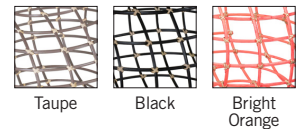

Forestier

Sphere L 5x4 Pendant

Design by: Arik Levy

A handmade geometric globe designed by Arik Levy, the Sphere Large 5x4 pendant is a modern graphic statement with strong visual impact. The shade is made from bamboo. This fixture has a more open threaded shade, than the Sphere Large 5x2 pendant. Once illuminated, the Sphere projects endless pattern and texture-like shadows in any interior. Available in taupe, black or bright orange, this fixture can be used alone or in a group for maximum impact.

Ordering Matrix

Model

20936 = Taupe
20937 = Black
20938 = Bright Orange

*Inner bring orange bamboo ball not included.

LED

1 x 4.5W E26 G40

Finish

TAU = Taupe
BLK = Black
ORG = Bright Orange

Fixture as shown

20937	LED	BLK
Sphere L 5x4 Pendant	1 x 4.5W	Black

Finishes

Taupe

Black

Bright
Orange

Dimensions

Diameter 15.75"