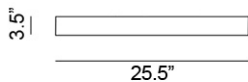

ECCO Collection

Ring 700 XD Ceiling/Wall

Design by: Enzo Panzeri

Made in Italy, the Ring 700 XD ceiling or wall is available in aluminum, white, silver, stainless steel, red, black and graphite, as well as a gold-leaf finish, which is applied by hand. This fixture is configured in a down-light-only version, and the XD is fitted with a center diffuser, whereas the XT and XS models are not.

Ordering Matrix

Model

700XD-1-CW-WHT = White
700XD-1-CW-SIL = Silver
700XD-1-CW-SST = Stainless Steel
700XD-1-CW-RED = Red
700XD-1-CW-GRA = Graphite
700XD-1-CW-BLK = Black
700XD-1-CW-GLD = Gold Leaf

LED

72W

Finish

WHT = White
SIL = Silver
SST = Stainless Steel
RED = Red
GRA = Graphite
BLK = Black
GLD = Golden Leaf

Fixture as shown

700XD-1-CW	LED	WHT
Ring 700 XD Ceiling/Wall	72W	White

Finishes